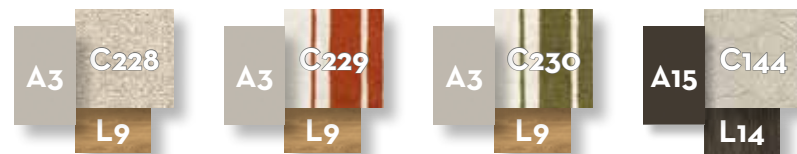

SOFA CX + POUF SX / CODE: FLOXPUSX

	Width	Depth	Height	H. armrest	H. seat	H. cushion
cm	210	98	79	49	40	20
inch	82.7	38.6	31.1	19.3	15.7	7.9

SOFA CX / CODE: FLOCX

	Width	Depth	Height	H. armrest	H. seat	H. cushion
cm	210	98	79	49	40	20
inch	82.7	38.6	31.1	19.3	15.7	7.9

COFFEE TABLE 50X52 / CODE: FLOTCS0L

	Width	Depth	Height
cm	50	52	40
inch	19.7	20.5	15.7

COFFEE TABLE 50X52 / CODE: FLOTCS0

	Width	Depth	Height
cm	50	52	40
inch	19.7	20.5	15.7

SOFA LONGUE DX / CODE: FLOCLDX

	Width	Depth	Height	H. armrest	H. seat	H. cushion
cm	120	170	79	49	40	20
inch	47.2	66.9	31.1	19.3	15.7	7.9

COFFEE TABLE 75X100 / CODE: FLOTCS75

	Width	Depth	Height
cm	75	100	36
inch	29.5	39.4	14.2

SOFA LONGUE SX / CODE: FLOCLSX