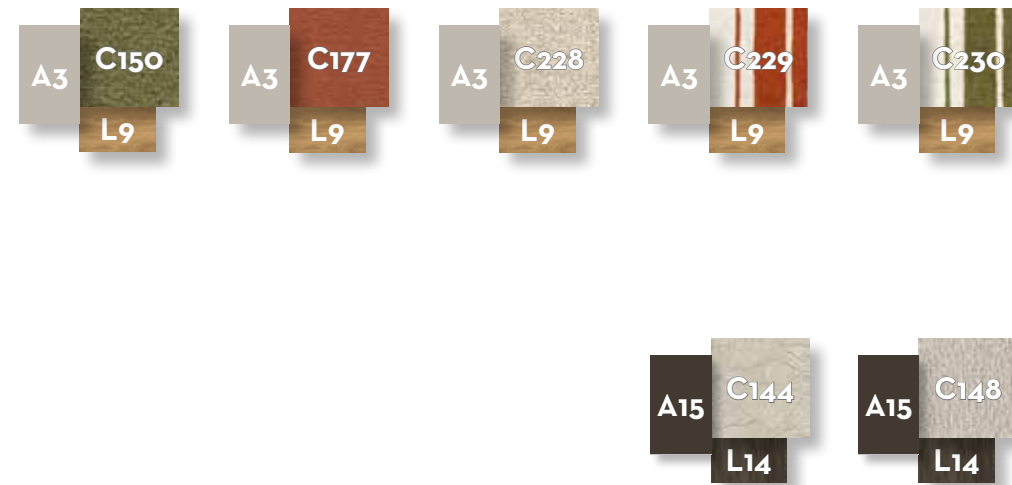

	Width	Depth	Height
cm	150	150	75
inch	59.1	59.1	29.5

DINING TABLE 280X100 / CODE: FLOTP280

	Width	Depth	Height
cm	280	100	75
inch	110.2	39.4	29.5

DINING ARMCHAIR / CODE: FLOPP

	Width	Depth	Height	H. armrest	H. seat	H. cushion
cm	54	55	82	68	47	6
inch	21.3	21.7	32.3	26.8	18.5	2.4