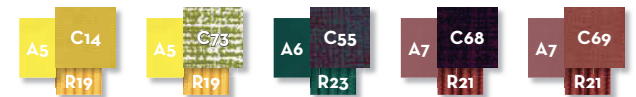

## Finishing

Aluminium frame

Synthetic rope

Gres table top

Seat fabric cushions / pillows fabric 60x60 60x40 45x45 45x25 (optional)

SOFA LOVE SEAT / CODE: PANLOV

	Width	Depth	Height	H.seat
cm	140	64	74	38
inch	55,1	25,2	29,1	15,0

LIVING ARMCHAIR / CODE: PANPL

	Width	Depth	Height	H.seat
cm	72	63	74	38
inch	28,3	24,8	29,1	15,0

LOUNGE ARMCHAIR / CODE: PANPLON

	Width	Depth	Height	H.seat
cm	100	89	107	34
inch	39,4	35,0	42,1	13,4

LOUNGE SOFA / CODE: PANDIVLON